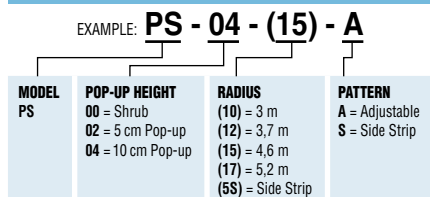

SPECIFICATION GUIDE

Auckland NZ
PH: (09) 919 7600
FAX: (09) 919 7604

Distributed by: **aquaspec**
www.aquaspec.co.nz 0800 353 966

Christchurch NZ
PH: (03) 968 3230
FAX: (03) 968 3231