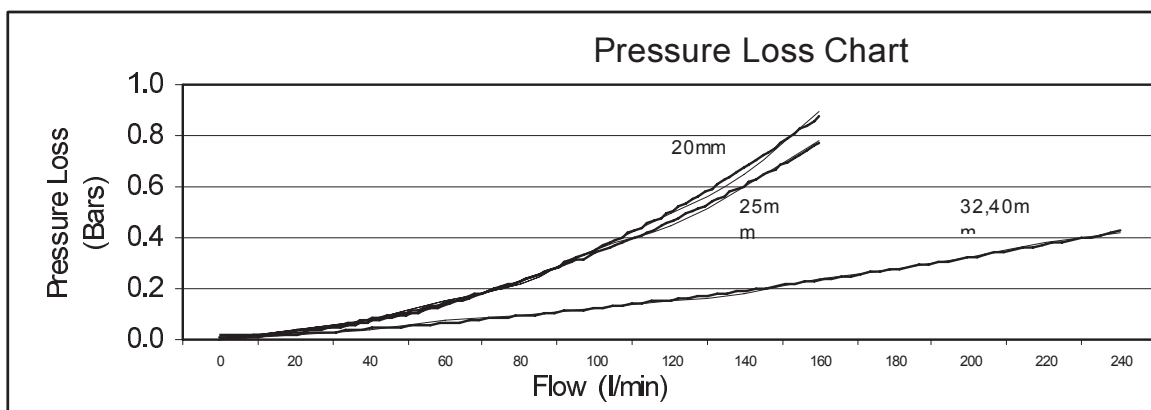

# Arag In-line Screen Filters

- 20, 25, 32 and 40mm filters
- 14 bar pressure rating
- Polypropylene body
- EPDM seals
- Stainless steel mesh
- BSP male threads

PART #	SIZE mm	MESH
LS2032	20	32
LS2050	20	50
LS20100	20	100
LS2532	25	32
LS2550	25	50
LS25100	25	100
LS3216	32	16
LS3250	32	50
LS32100	32	100
LS4016	40	16
LS4050	40	50
LS40100	40	100