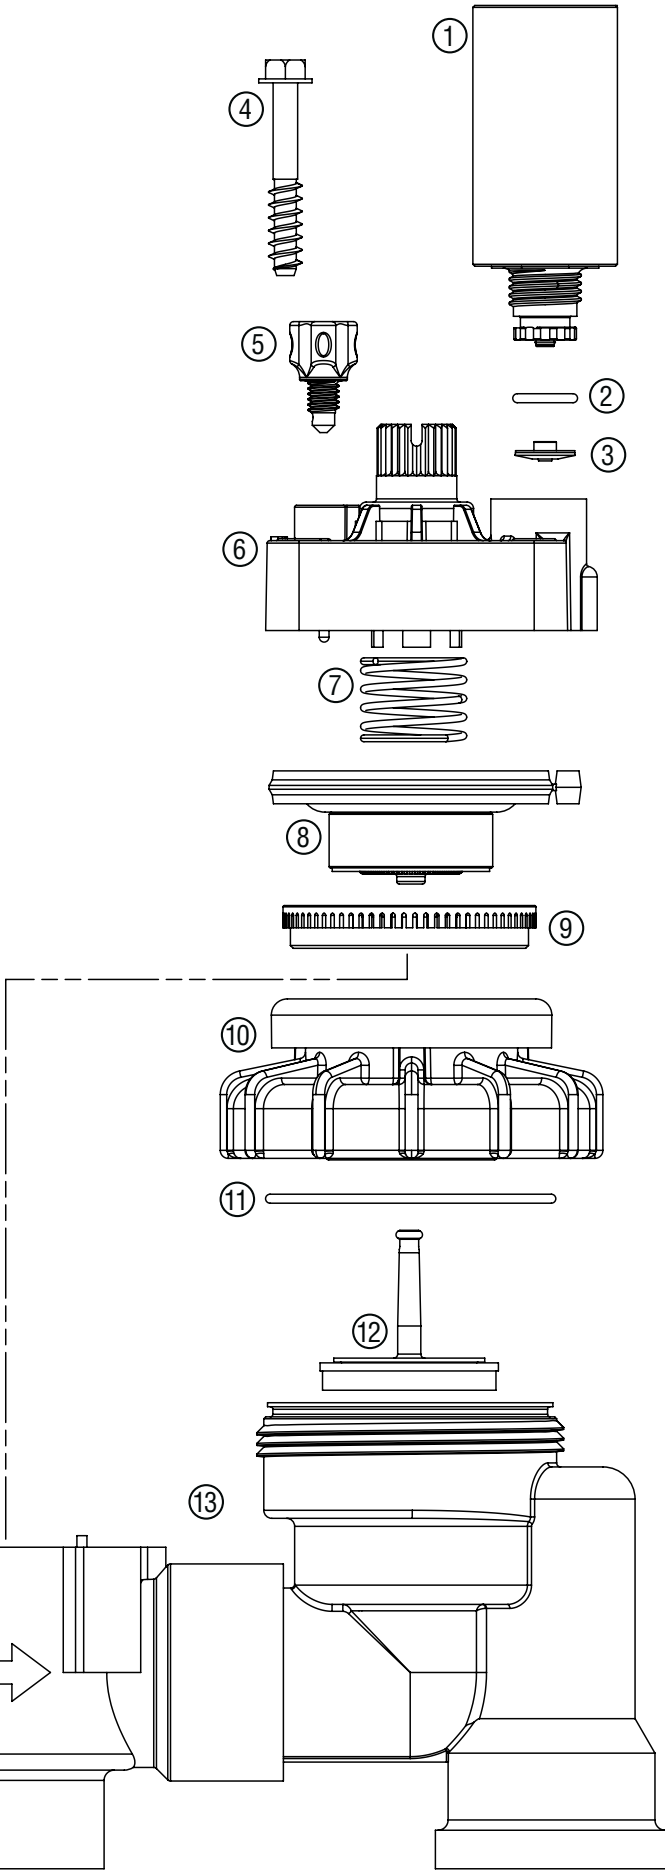

Item	Description	Catalog No.	
①	Solenoid Assembly <i>(Includes Parts 2 & 3)</i>	AC Solenoid	434100
		DC Solenoid	458200
②	O-Ring	262600	
③	Solenoid Seal	364400	
④	Bonnet Screw	331700	
⑤	Bonnet without Flow Control	331100	
⑥	Bonnet with Flow Control	379400	
⑦	Diaphragm Spring	266000	
⑧	Diaphragm Assembly	332100	
⑨	Diaphragm Support Ring	331300	
⑩	Body	NPT Thread	331005
		BSP Thread	331010
		Slip	331015
⑪	Flow Control Handle	Black	269200
		Purple	269205

Item	Description	Catalog No.
①	Body Cap	409705
②	Piston Assembly & Seal	409800
③	O-Ring	411300
④	1" Body	472400

Item	Description		Catalog No.
①	Solenoid Assembly <i>(Includes Parts 2 & 3)</i>	AC Solenoid	434100
		DC Solenoid	458200
②	O-Ring		262600
③	Solenoid Seal		364400
④	Bonnet Screw		427300
⑤	Bleed Screw		546700
⑥	Bonnet with Flow Control & Bleed Screw		556000
⑦	Diaphragm Spring		266000
⑧	Diaphragm Assembly		332100
⑨	Diaphragm Support Ring		331300
⑩	Threaded Cap	¾"	407600
		1"	409700
⑪	O-Ring	¾"	407500
		1"	411300
⑫	Piston Assembly and Seal	¾"	407700
		1"	409800
⑬	Body	¾" NPT	438100
		¾" Slip	438105
		1" NPT	437700
		1" Slip	437705
⑭	Flow Control Handle	Black	269200
		Purple	269205

Item	Description	Catalog No.	
①	Solenoid Assembly		
	AC Solenoid	434100	
	DC Solenoid	458200	
②	O-Ring	262600	
③	Solenoid Seal	364400	
④	Bonnet Screw	427300	
⑤	Bleed Screw	546700	
⑥	Bonnet without Flow Control with Bleed Screw	556100	
⑦	Bonnet with Flow Control & Bleed Screw	556000	
⑧	Diaphragm Spring	266000	
⑨	Diaphragm Assembly	332100	
⑩	Diaphragm Support Ring	331300	
⑪	Body	Female, NPT Thread	457700
		Female, BSP Thread	457705
		Female, Slip x Slip	457710
		Male x Male, NPT	433400
		Male x Male, BSP	433405
		Male x Barb, NPT	460700
		Male x Barb, BSP	460705
		Male x Barb, 1¼"	604800
⑫	Flow Control Handle	Black	269200
		Purple	269205