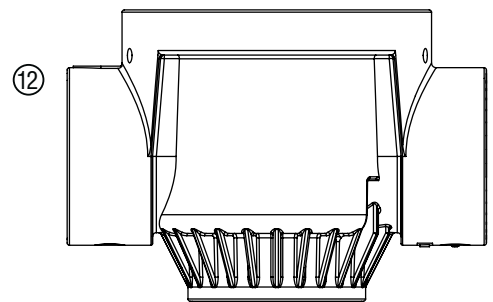

PGV-151G, 201G: Plastic Valves

Item	Description	Catalog No.	
①	Solenoid Assembly <i>(Includes Parts 2 & 3)</i>	AC Solenoid	434100
		DC Solenoid	458200
②	O-Ring	262600	
③	Solenoid Seal	364400	
④	Bleed Screw Assembly	561500	
⑤	Flow Control Handle	Black	412700
		Purple	412705
⑥	Bonnet Screw	472800	
⑦	Bonnet	1½"	414000
		2"	415500
⑧	Flow Control Stem	1½"	421500
		2"	414600
⑨	Spring	1½"	412300
		2"	414200
⑩	Diaphragm Assembly	1½"	414100
		2"	415600
⑪	Diaphragm Support	1½"	413100
		2"	414800
⑫	Body	1½" NPT	433200
		1½" BSP	433205
		2" NPT	433300
		2" BSP	433305
⑬	Body Plug without O-Ring	1½" NPT	419200
		1½" BSP	419205
		2" NPT	419300
		2" BSP	419305
⑭	Plug O-Ring	1½"	413900
		2"	415400