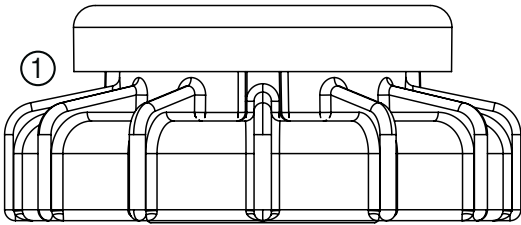

Item	Description	Catalog No.	
①	Solenoid Assembly <i>(Includes Parts 2 & 3)</i>	AC Solenoid	434100
		DC Solenoid	458200
②	O-Ring	262600	
③	Solenoid Seal	364400	
④	Bonnet Screw	331700	
⑤	Bonnet without Flow Control	331100	
⑥	Bonnet with Flow Control	379400	
⑦	Diaphragm Spring	266000	
⑧	Diaphragm Assembly	332100	
⑨	Diaphragm Support Ring	331300	
⑩	Body	NPT Thread	331005
		BSP Thread	331010
		Slip	331015
⑪	Flow Control Handle	Black	269200
		Purple	269205

Item	Description	Catalog No.
①	Body Cap	409705
②	Piston Assembly & Seal	409800
③	O-Ring	411300
④	1" Body	472400

Item	Description		Catalog No.
①	Solenoid Assembly <i>(Includes Parts 2 & 3)</i>	AC Solenoid	434100
		DC Solenoid	458200
②	O-Ring		262600
③	Solenoid Seal		364400
④	Bonnet Screw		427300
⑤	Bleed Screw		546700
⑥	Bonnet with Flow Control & Bleed Screw		556000
⑦	Diaphragm Spring		266000
⑧	Diaphragm Assembly		332100
⑨	Diaphragm Support Ring		331300
⑩	Threaded Cap	¾"	407600
		1"	409700
⑪	O-Ring	¾"	407500
		1"	411300
⑫	Piston Assembly and Seal	¾"	407700
		1"	409800
⑬	Body	¾" NPT	438100
		¾" Slip	438105
		1" NPT	437700
		1" Slip	437705
⑭	Flow Control Handle	Black	269200
		Purple	269205