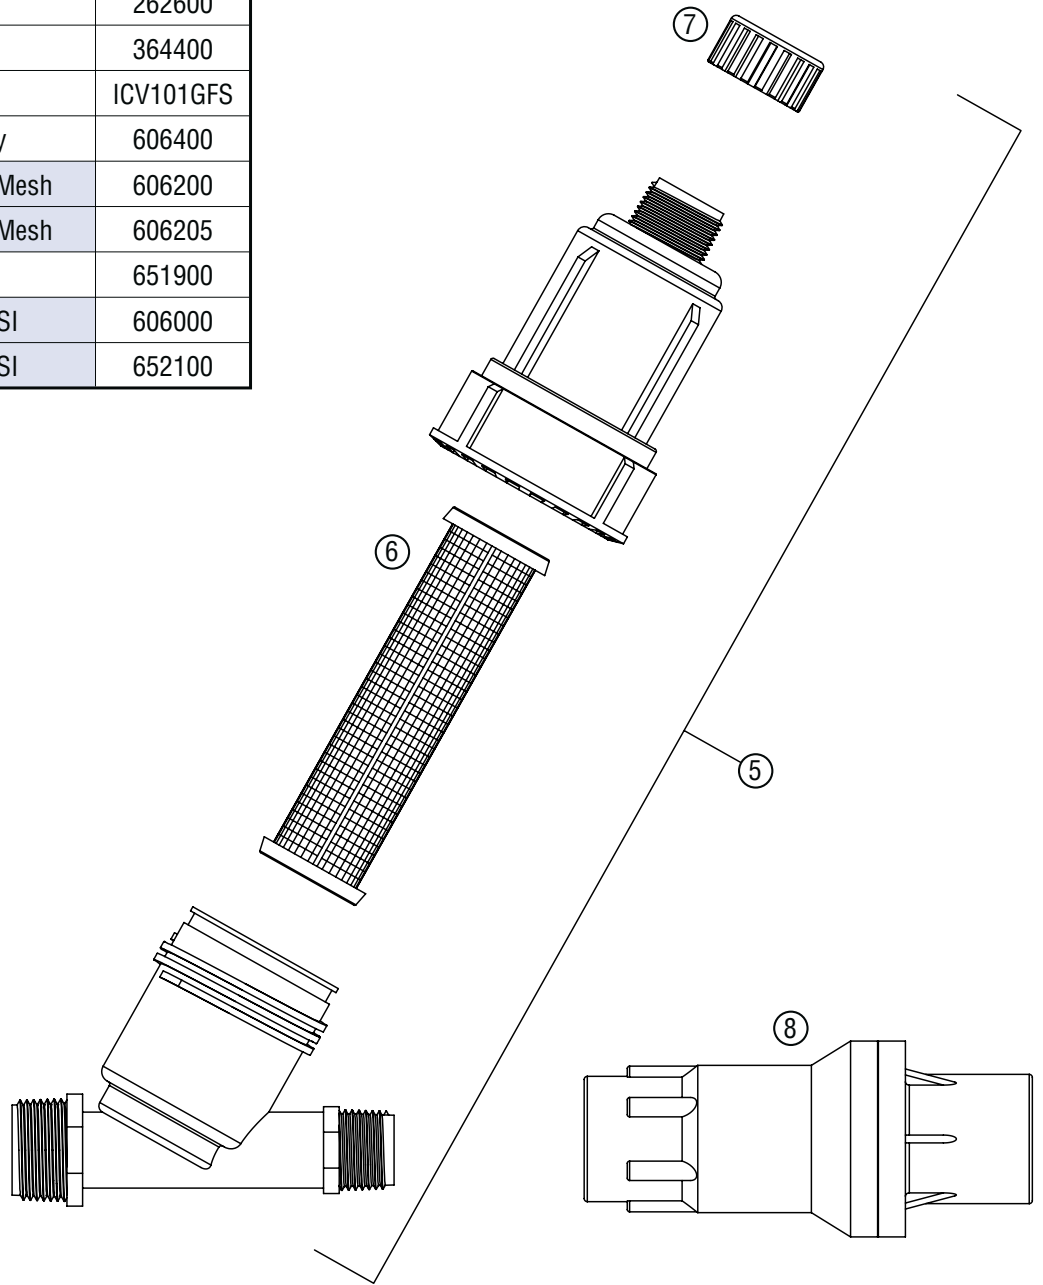

ICZ-101: Drip Control Zone Kit

Item	Description		Catalog No.
①	Solenoid Assembly <i>(Includes Parts 2 & 3)</i>	AC Solenoid	434100
		DC Solenoid	458200
②	O-Ring		262600
③	Solenoid Seal		364400
④	ICV-101FS Valve		ICV101GFS
⑤	1" M x 1" M NPT Wye Filter Assembly		606400
⑥	Stainless Steel Screen	100 Mesh	606200
		150 Mesh	606205
⑦	Flush Cap with O-Ring		651900
⑧	1" F x 1" F NPT Pressure Regulator	25 PSI	606000
		40 PSI	652100