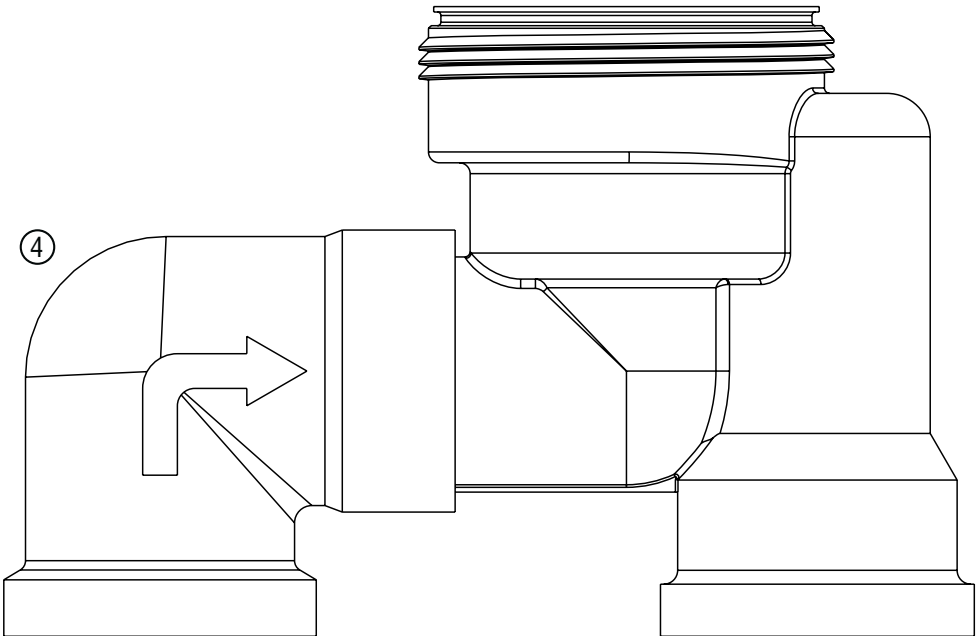

Item	Description	Catalog No.	
①	Solenoid Assembly <i>(Includes Parts 2 & 3)</i>	AC Solenoid	434100
		DC Solenoid	458200
②	O-Ring	262600	
③	Solenoid Seal	364400	
④	Bonnet Screw	331700	
⑤	Bonnet without Flow Control	331100	
⑥	Bonnet with Flow Control	379400	
⑦	Diaphragm Spring	266000	
⑧	Diaphragm Assembly	332100	
⑨	Diaphragm Support Ring	331300	
⑩	Body	NPT Thread	331005
		BSP Thread	331010
		Slip	331015
⑪	Flow Control Handle	Black	269200
		Purple	269205

Item	Description	Catalog No.
①	Body Cap	409705
②	Piston Assembly & Seal	409800
③	O-Ring	411300
④	1" Body	472400

Item	Description		Catalog No.
①	Solenoid Assembly <i>(Includes Parts 2 & 3)</i>	AC Solenoid	434100
		DC Solenoid	458200
②	O-Ring		262600
③	Solenoid Seal		364400
④	Bonnet Screw		427300
⑤	Bleed Screw		546700
⑥	Bonnet with Flow Control & Bleed Screw		556000
⑦	Diaphragm Spring		266000
⑧	Diaphragm Assembly		332100
⑨	Diaphragm Support Ring		331300
⑩	Threaded Cap	¾"	407600
		1"	409700
⑪	O-Ring	¾"	407500
		1"	411300
⑫	Piston Assembly and Seal	¾"	407700
		1"	409800
⑬	Body	¾" NPT	438100
		¾" Slip	438105
		1" NPT	437700
		1" Slip	437705
⑭	Flow Control Handle	Black	269200
		Purple	269205