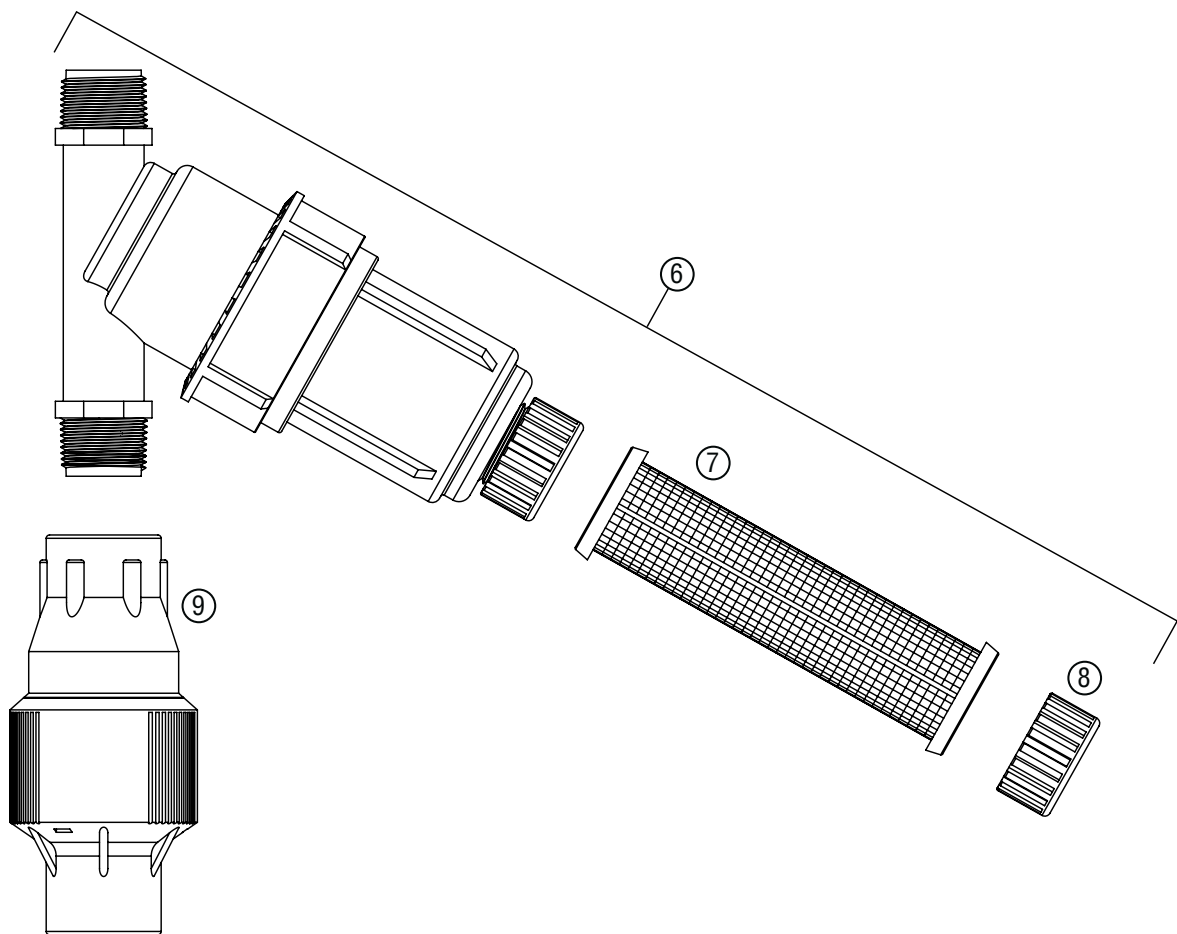

Auckland NZ
PH: (09) 919 7600
FAX: (09) 919 7604

Distributed by: **aquaspec**
www.aquaspec.co.nz 0800 353 966

Christchurch NZ
PH: (03) 968 3230
FAX: (03) 968 3231