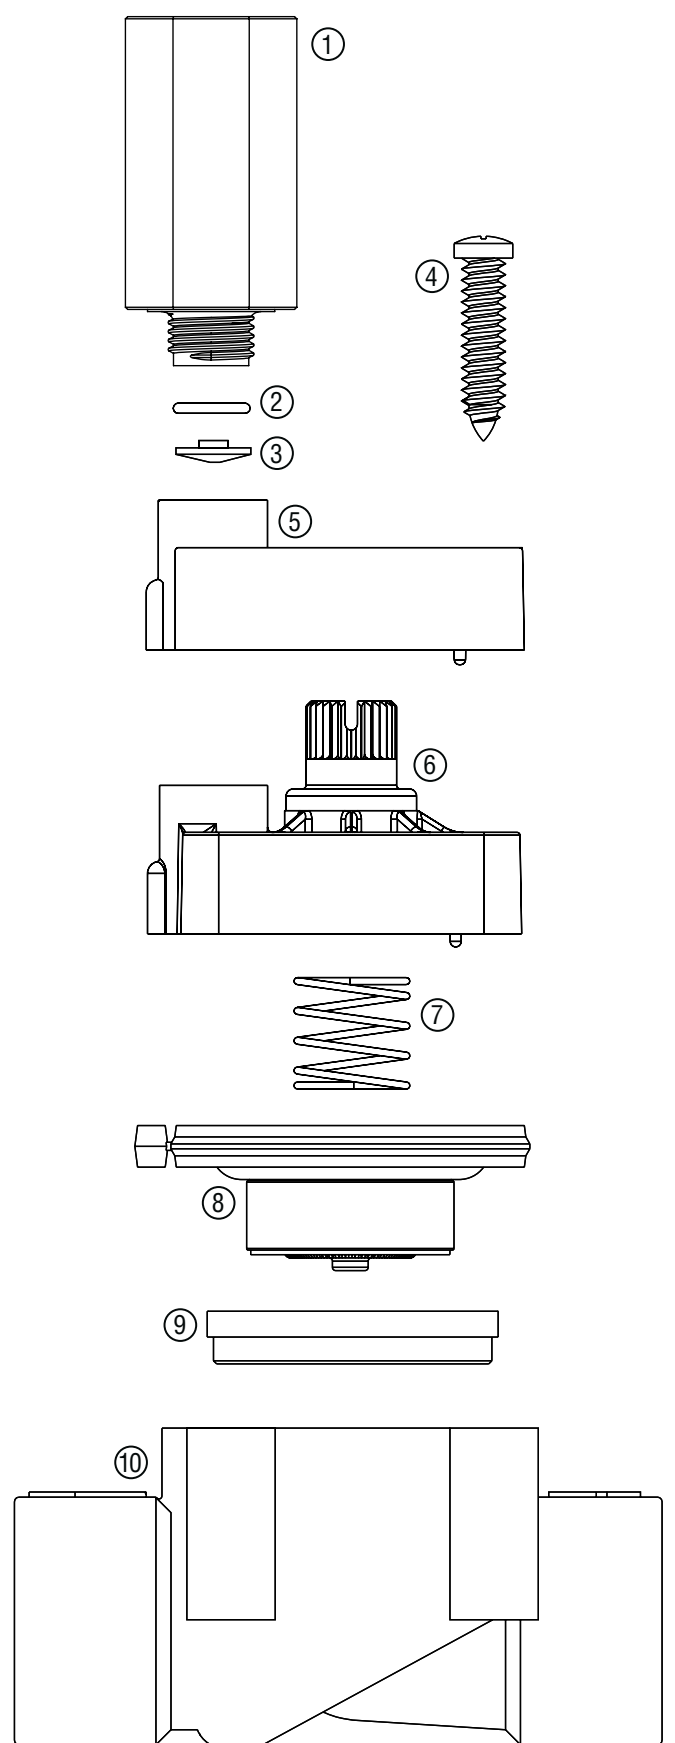

Item	Description	Catalog No.	
①	Solenoid Assembly <i>(Includes Parts 2 & 3)</i>	AC Solenoid	434100
		DC Solenoid	458200
②	O-Ring	262600	
③	Solenoid Seal	364400	
④	Bonnet Screw	331700	
⑤	Bonnet without Flow Control	331100	
⑥	Bonnet with Flow Control	379400	
⑦	Diaphragm Spring	266000	
⑧	Diaphragm Assembly	332100	
⑨	Diaphragm Support Ring	331300	
⑩	Body	NPT Thread	331005
		BSP Thread	331010
		Slip	331015
⑪	Flow Control Handle	Black	269200
		Purple	269205

Item	Description	Catalog No.
①	Body Cap	409705
②	Piston Assembly & Seal	409800
③	O-Ring	411300
④	1" Body	472400

Item	Description		Catalog No.
①	Solenoid Assembly <i>(Includes Parts 2 & 3)</i>	AC Solenoid	434100
		DC Solenoid	458200
②	O-Ring		262600
③	Solenoid Seal		364400
④	Bonnet Screw		427300
⑤	Bleed Screw		546700
⑥	Bonnet with Flow Control & Bleed Screw		556000
⑦	Diaphragm Spring		266000
⑧	Diaphragm Assembly		332100
⑨	Diaphragm Support Ring		331300
⑩	Threaded Cap	¾"	407600
		1"	409700
⑪	O-Ring	¾"	407500
		1"	411300
⑫	Piston Assembly and Seal	¾"	407700
		1"	409800
⑬	Body	¾" NPT	438100
		¾" Slip	438105
		1" NPT	437700
		1" Slip	437705
⑭	Flow Control Handle	Black	269200
		Purple	269205

Item	Description	Catalog No.	
①	Solenoid Assembly		
	AC Solenoid	434100	
	DC Solenoid	458200	
②	O-Ring	262600	
③	Solenoid Seal	364400	
④	Bonnet Screw	427300	
⑤	Bleed Screw	546700	
⑥	Bonnet without Flow Control with Bleed Screw	556100	
⑦	Bonnet with Flow Control & Bleed Screw	556000	
⑧	Diaphragm Spring	266000	
⑨	Diaphragm Assembly	332100	
⑩	Diaphragm Support Ring	331300	
⑪	Body	Female, NPT Thread	457700
		Female, BSP Thread	457705
		Female, Slip x Slip	457710
		Male x Male, NPT	433400
		Male x Male, BSP	433405
		Male x Barb, NPT	460700
		Male x Barb, BSP	460705
		Male x Barb, 1¼"	604800
⑫	Flow Control Handle	Black	269200
		Purple	269205