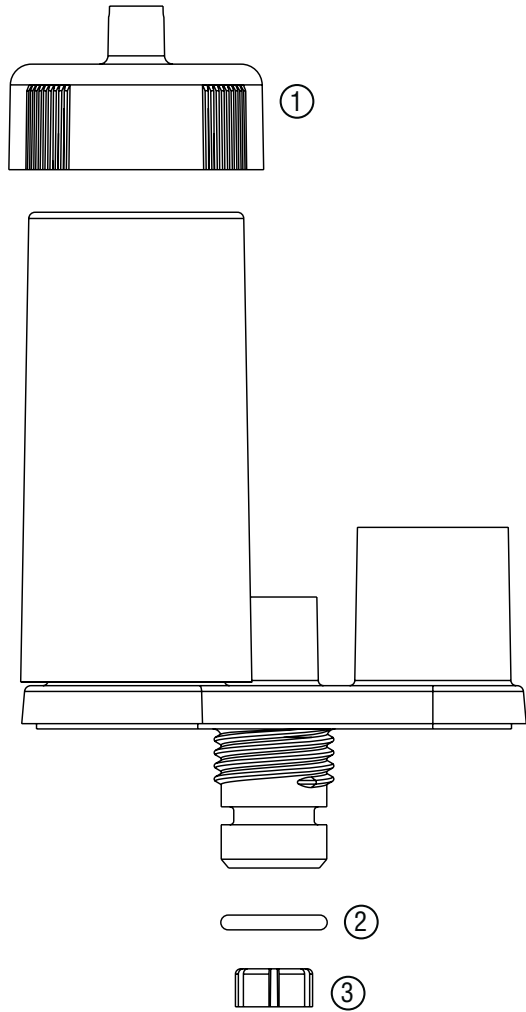

Accu-Set™: Pressure Regulator for the PGV & ICV

Item	Description	Catalog No.
①	Adjustment Knob	368500
②	O-Ring	262600
③	Inlet Seal	368200