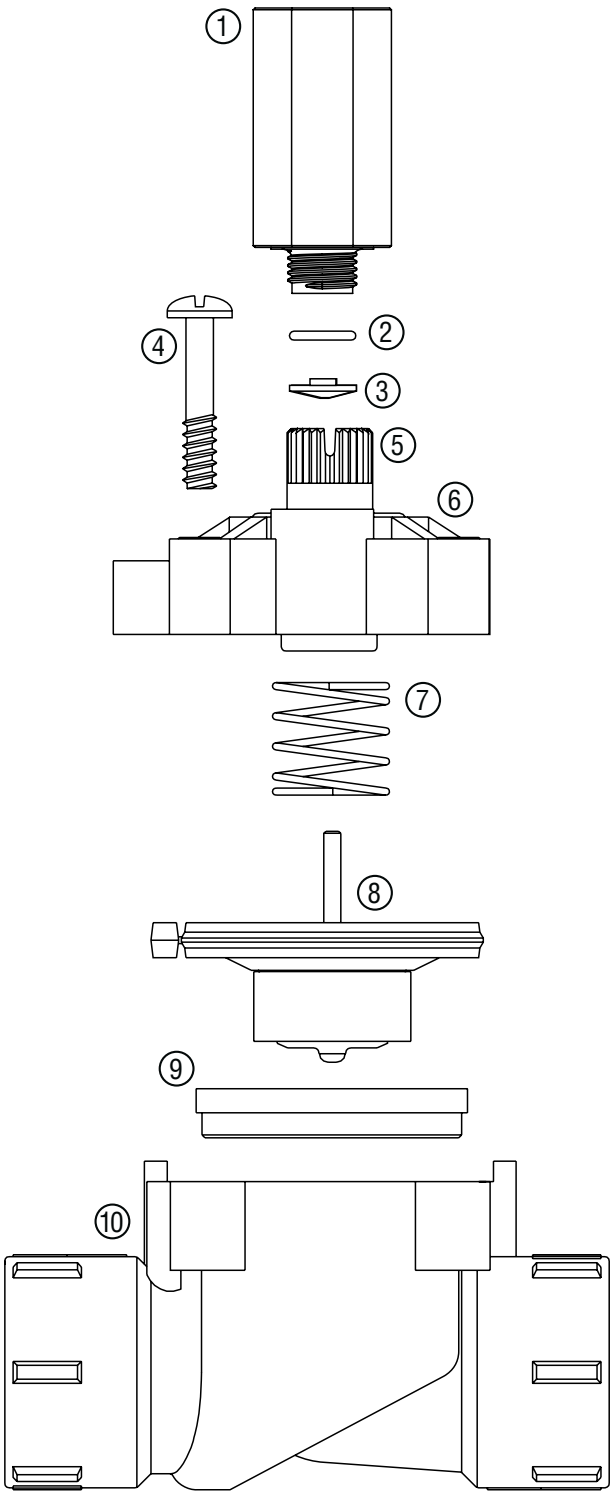

Item	Description		Catalog No.
①	Solenoid Assembly <i>(Includes Parts 2 & 3)</i>	AC Solenoid	434100
		DC Solenoid	458200
②	O-Ring		262600
③	Solenoid Seal		364400
④	Bonnet Screw		266100
⑤	Bonnet with Flow Control		266702
⑥	Bonnet without Flow Control		266602
⑦	Diaphragm Spring		266000
⑧	Diaphragm Assembly		266902
⑨	Diaphragm Support Ring		265000
⑩	Body	Globe, NPT Thread	296605
		Globe, BSP Thread	296610
		Globe, Slip	296615
		Angle, NPT Thread <i>(Not Shown)</i>	339600
		Angle, BSP Thread <i>(Not Shown)</i>	339605
⑪	Flow Control Handle	Black	269200
		Purple	269205