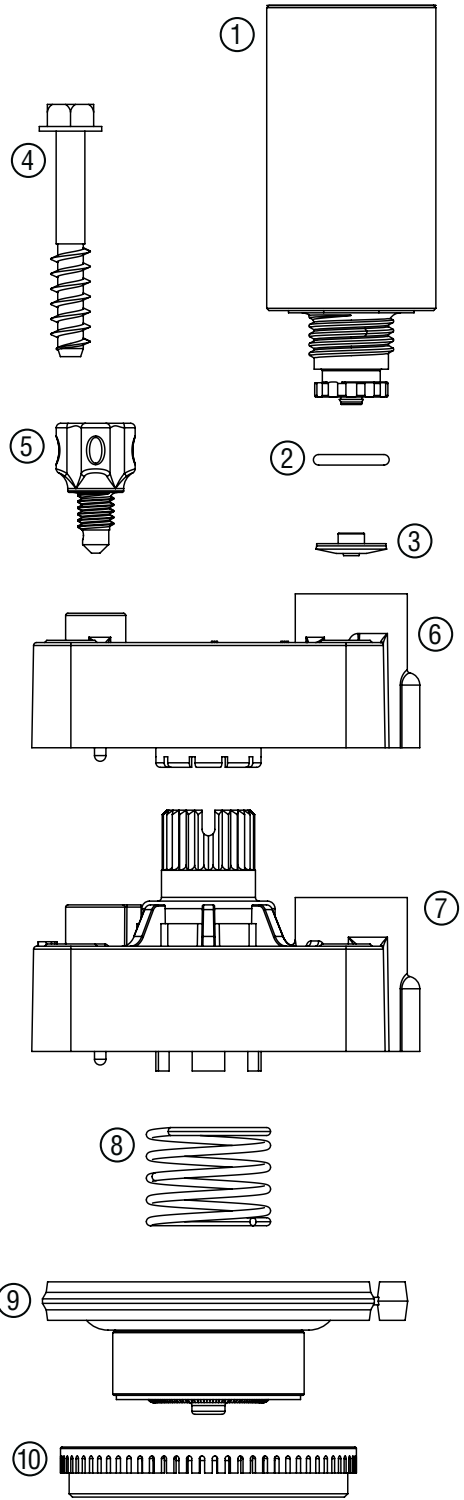

Item	Description	Catalog No.	
①	Solenoid Assembly <i>(Includes Parts 2 & 3)</i>	AC Solenoid	434100
		DC Solenoid	458200
②	O-Ring	262600	
③	Solenoid Seal	364400	
④	Bonnet Screw	331700	
⑤	Bonnet without Flow Control	331100	
⑥	Bonnet with Flow Control	379400	
⑦	Diaphragm Spring	266000	
⑧	Diaphragm Assembly	332100	
⑨	Diaphragm Support Ring	331300	
⑩	Body	NPT Thread	331005
		BSP Thread	331010
		Slip	331015
⑪	Flow Control Handle	Black	269200
		Purple	269205

Item	Description	Catalog No.
①	Body Cap	409705
②	Piston Assembly & Seal	409800
③	O-Ring	411300
④	1" Body	472400

Item	Description		Catalog No.
①	Solenoid Assembly <i>(Includes Parts 2 & 3)</i>	AC Solenoid	434100
		DC Solenoid	458200
②	O-Ring		262600
③	Solenoid Seal		364400
④	Bonnet Screw		427300
⑤	Bleed Screw		546700
⑥	Bonnet with Flow Control & Bleed Screw		556000
⑦	Diaphragm Spring		266000
⑧	Diaphragm Assembly		332100
⑨	Diaphragm Support Ring		331300
⑩	Threaded Cap	¾"	407600
		1"	409700
⑪	O-Ring	¾"	407500
		1"	411300
⑫	Piston Assembly and Seal	¾"	407700
		1"	409800
⑬	Body	¾" NPT	438100
		¾" Slip	438105
		1" NPT	437700
		1" Slip	437705
⑭	Flow Control Handle	Black	269200
		Purple	269205

Item	Description	Catalog No.	
①	Solenoid Assembly		
	AC Solenoid	434100	
	DC Solenoid	458200	
②	O-Ring	262600	
③	Solenoid Seal	364400	
④	Bonnet Screw	427300	
⑤	Bleed Screw	546700	
⑥	Bonnet without Flow Control with Bleed Screw	556100	
⑦	Bonnet with Flow Control & Bleed Screw	556000	
⑧	Diaphragm Spring	266000	
⑨	Diaphragm Assembly	332100	
⑩	Diaphragm Support Ring	331300	
⑪	Body	Female, NPT Thread	457700
		Female, BSP Thread	457705
		Female, Slip x Slip	457710
		Male x Male, NPT	433400
		Male x Male, BSP	433405
		Male x Barb, NPT	460700
		Male x Barb, BSP	460705
		Male x Barb, 1¼"	604800
⑫	Flow Control Handle	Black	269200
		Purple	269205