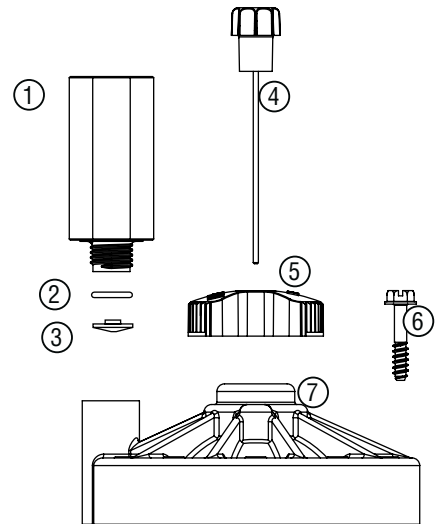

PGV-151G, 201G: Plastic Valves

Item	Description	Catalog No.	
①	Solenoid Assembly <i>(Includes Parts 2 & 3)</i>	AC Solenoid	434100
		DC Solenoid	458200
②	O-Ring	262600	
③	Solenoid Seal	364400	
④	Bleed Screw Assembly	561500	
⑤	Flow Control Handle	Black	412700
		Purple	412705
⑥	Bonnet Screw	472800	
⑦	Bonnet	1½"	414000
		2"	415500
⑧	Flow Control Stem	1½"	421500
		2"	414600
⑨	Spring	1½"	412300
		2"	414200
⑩	Diaphragm Assembly	1½"	414100
		2"	415600
⑪	Diaphragm Support	1½"	413100
		2"	414800
⑫	Body	1½" NPT	433200
		1½" BSP	433205
		2" NPT	433300
		2" BSP	433305
⑬	Body Plug without O-Ring	1½" NPT	419200
		1½" BSP	419205
		2" NPT	419300
		2" BSP	419305
⑭	Plug O-Ring	1½"	413900
		2"	415400