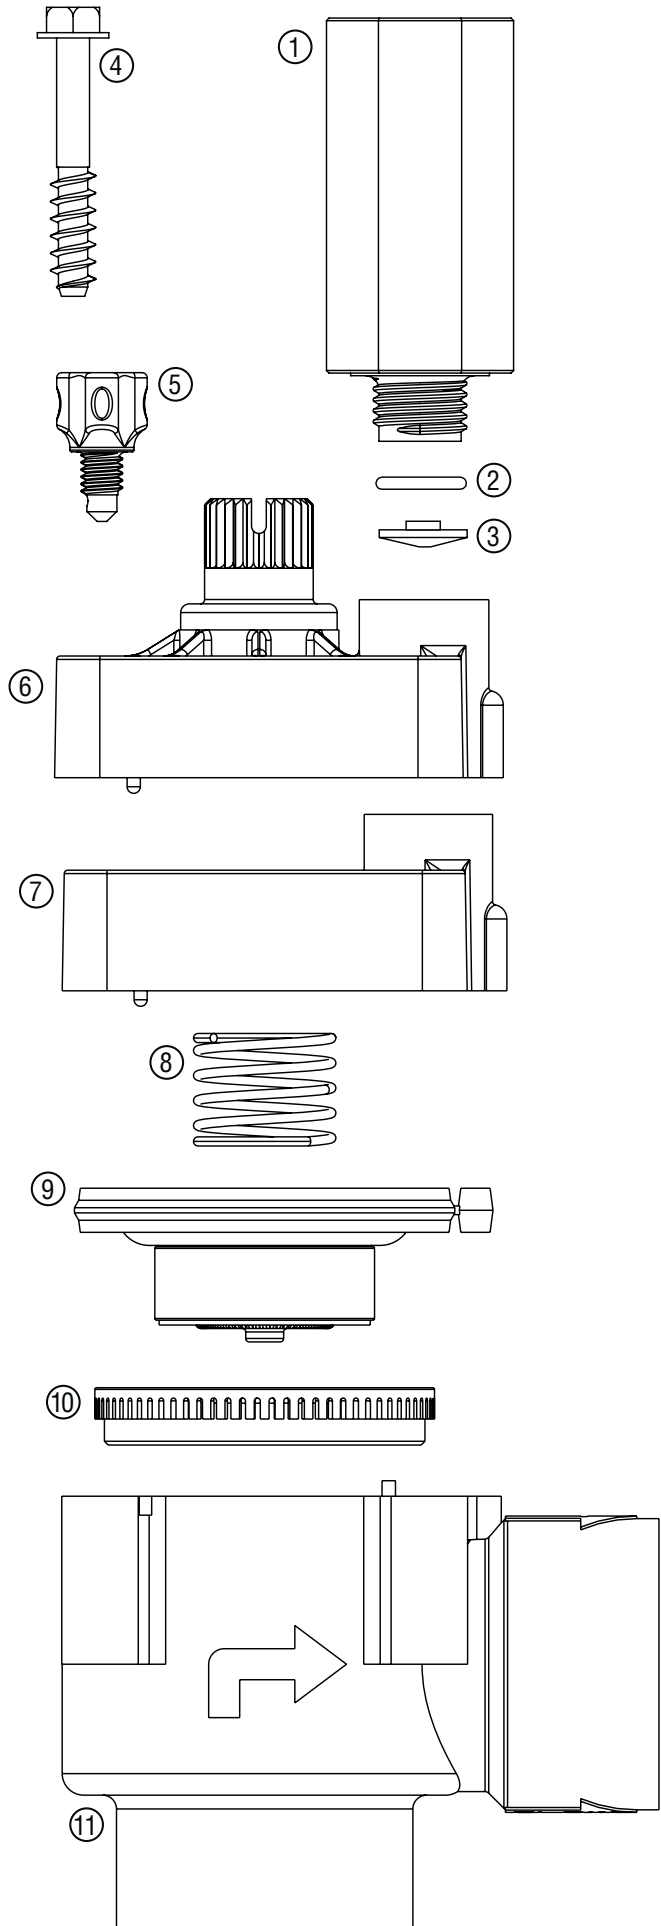

Item	Description	Catalog No.	
①	Solenoid Assembly		
	AC Solenoid	434100	
	(Includes Parts 2 & 3)	DC Solenoid	458200
②	O-Ring	262600	
③	Solenoid Seal	364400	
④	Bonnet Screw	427300	
⑤	Bleed Screw	546700	
⑥	Bonnet with Flow Control & Bleed Screw	556000	
⑦	Bonnet without Flow Control w/ Bleed Screw	556100	
⑧	Diaphragm Spring	266000	
⑨	Diaphragm Assembly	332100	
⑩	Diaphragm Support Ring	331300	
⑪	Body	407000	
⑫	Flow Control Handle		
	Black	269200	
	Purple	269205