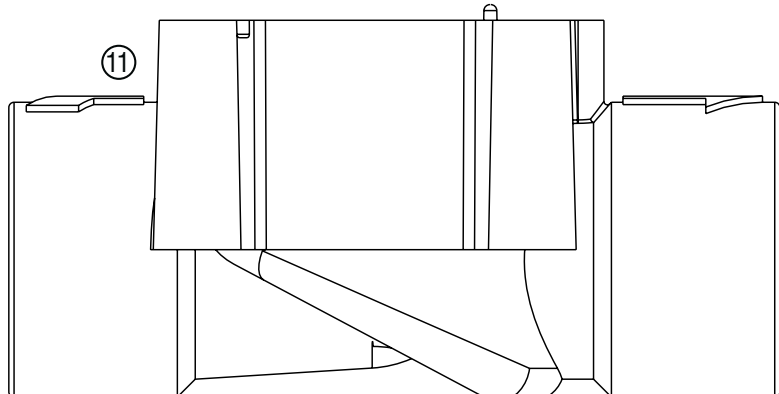

Item	Description	Catalog No.	
①	Solenoid Assembly		
	AC Solenoid	434100	
	DC Solenoid	458200	
②	O-Ring	262600	
③	Solenoid Seal	364400	
④	Bonnet Screw	427300	
⑤	Bleed Screw	546700	
⑥	Bonnet without Flow Control with Bleed Screw	556100	
⑦	Bonnet with Flow Control & Bleed Screw	556000	
⑧	Diaphragm Spring	266000	
⑨	Diaphragm Assembly	332100	
⑩	Diaphragm Support Ring	331300	
⑪	Body	Female, NPT Thread	457700
		Female, BSP Thread	457705
		Female, Slip x Slip	457710
		Male x Male, NPT	433400
		Male x Male, BSP	433405
		Male x Barb, NPT	460700
		Male x Barb, BSP	460705
		Male x Barb, 1¼"	604800
⑫	Flow Control Handle	Black	269200
		Purple	269205