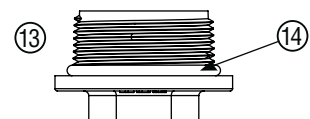

PGV-151G, 201G: Plastic Valves

Item	Description	Catalog No.	
①	Solenoid Assembly <i>(Includes Parts 2 & 3)</i>	AC Solenoid	434100
		DC Solenoid	458200
②	O-Ring	262600	
③	Solenoid Seal	364400	
④	Bleed Screw Assembly	561500	
⑤	Flow Control Handle	Black	412700
		Purple	412705
⑥	Bonnet Screw	472800	
⑦	Bonnet	1½"	414000
		2"	415500
⑧	Flow Control Stem	1½"	421500
		2"	414600
⑨	Spring	1½"	412300
		2"	414200
⑩	Diaphragm Assembly	1½"	414100
		2"	415600
⑪	Diaphragm Support	1½"	413100
		2"	414800
⑫	Body	1½" NPT	433200
		1½" BSP	433205
		2" NPT	433300
		2" BSP	433305
⑬	Body Plug without O-Ring	1½" NPT	419200
		1½" BSP	419205
		2" NPT	419300
		2" BSP	419305
⑭	Plug O-Ring	1½"	413900
		2"	415400