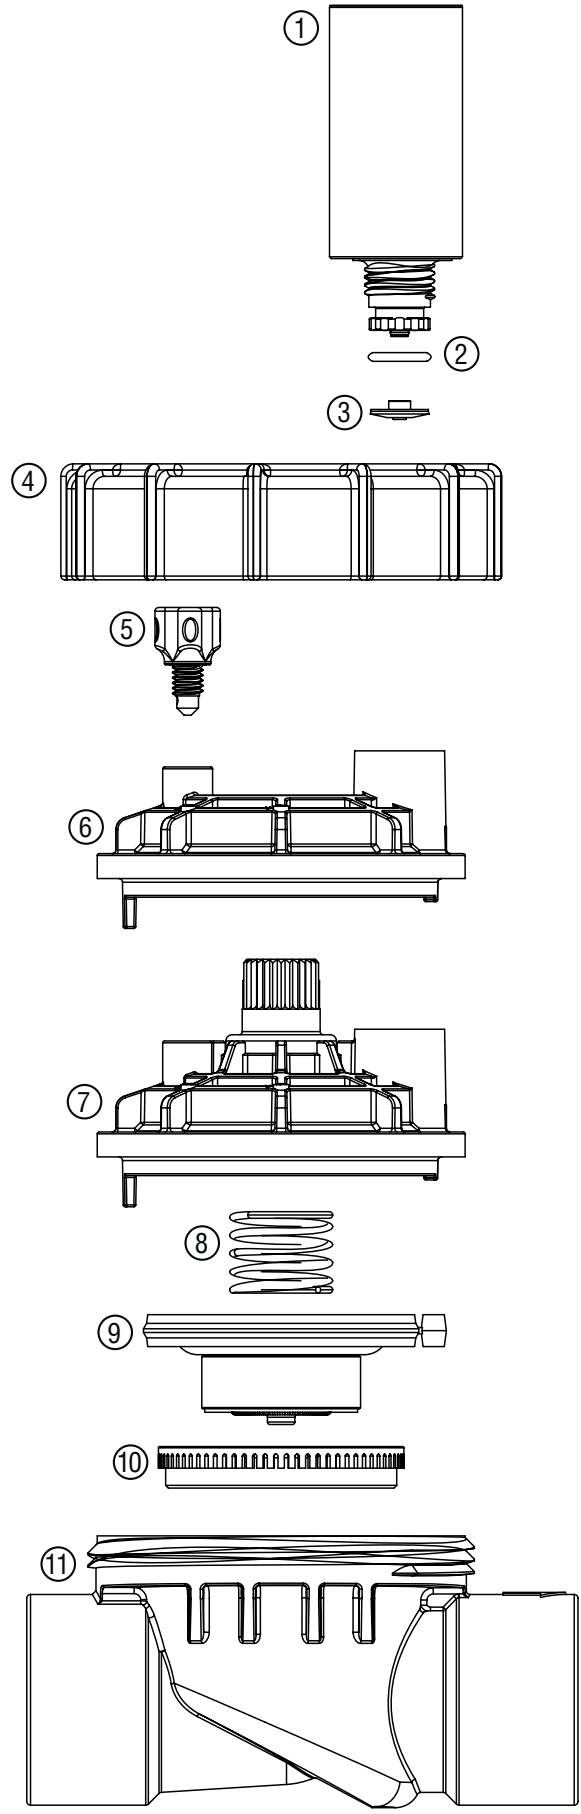

Item	Description		Catalog No.
①	Solenoid Assembly <i>(Includes Parts 2 & 3)</i>	AC Solenoid	434100
		DC Solenoid	458200
②	O-Ring		262600
③	Solenoid Seal		364400
④	Bonnet Ring		476100
⑤	Bleed Screw		546700
⑥	Bonnet Assembly <i>(No Flow Control)</i>		476700
⑦	Bonnet Assembly <i>(With Flow Control)</i>		476800
⑧	Diaphragm Spring		266000
⑨	Diaphragm Assembly		332100
⑩	Diaphragm Support Ring		331300
⑪	Body	Female NPT	476300
		Female Slip x Female Slip	476310
		MPT x MPT	476600
		Male x 3/4" Poly Barb	612200
		Male x 1" Poly Barb	476200
		Male x 1 1/4" Poly Barb	477300
		Female BSP	476305
		Male x Male BSP	476605
⑫	Flow Control Handle	Black	269200
		Purple	269205