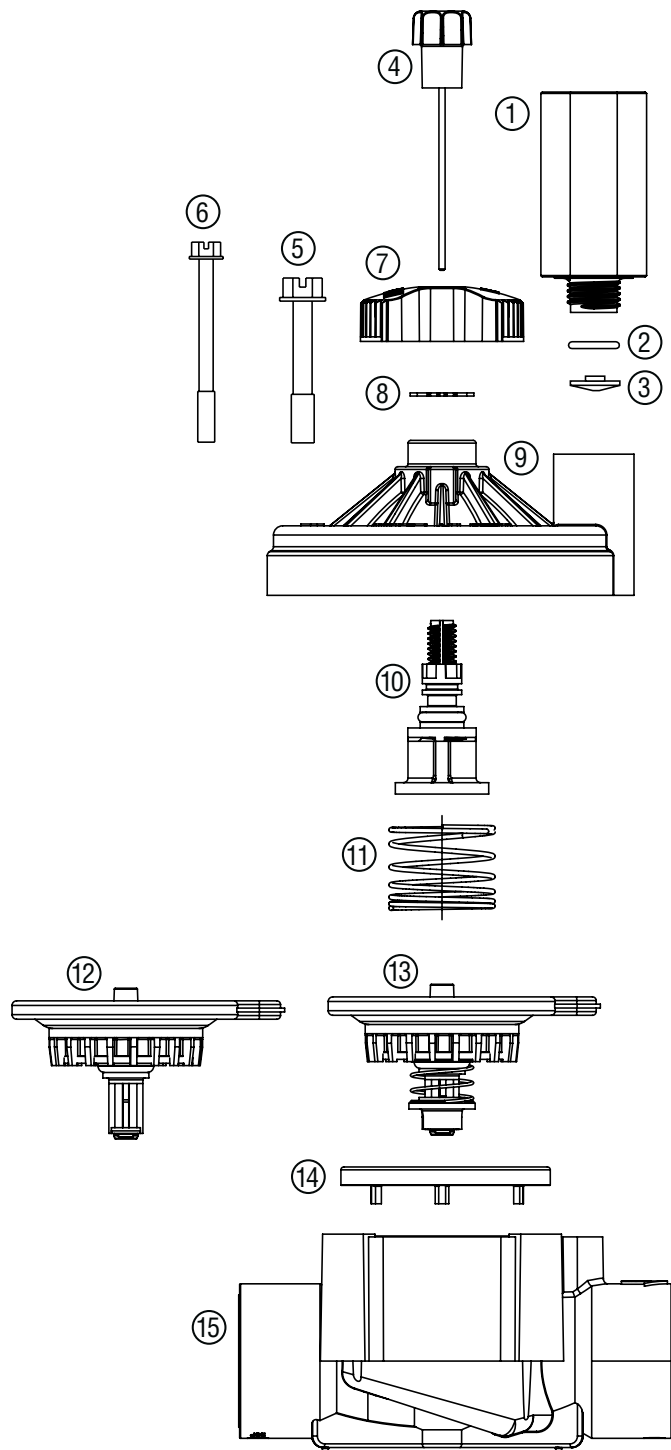

Item	Description	Catalog No.	
①	Solenoid Assembly <i>(Includes Parts 2 & 3)</i>	AC Solenoid	434100
		DC Solenoid	458200
②	O-Ring	262600	
③	Solenoid Seal	364400	
④	Bleed Assembly	1"	561400
		1½" & 2"	561500
⑤	Bonnet Bolt <i>(1" Model)</i>	386900	
⑥	Bonnet Bolt <i>(1½" & 2" Models)</i>	366700	
⑦	Flow Control Handle	Black	561200
		Purple	561205
⑧	Flow Control Handle <i>(Previous Style)</i>	Black	385900
		Purple	385905
⑧	E-Clip Retainer	1"	387200
		1½" & 2"	371600
⑨	Bonnet Assembly	1"	387700
		1½" & 2"	380600
⑩	Flow Control Stem	1"	387900
		1½" & 2"	374600
⑪	Spring	1"	386700
		1½" & 2"	365400
⑫	Diaphragm Assembly – Standard	1"	387800
		1½" & 2"	374500
⑬	Diaphragm Assembly with Filter Sentry Mechanism	1"	461503
		1½" & 2"	461818
⑭	Diaphragm Support	1"	385700
		1½" & 2"	365900
⑮	Body	1" NPT	385300
		1" BSP	387605
		1½" NPT	370100
		1½" BSP	374805
		2" NPT	365500
		2" BSP	365505