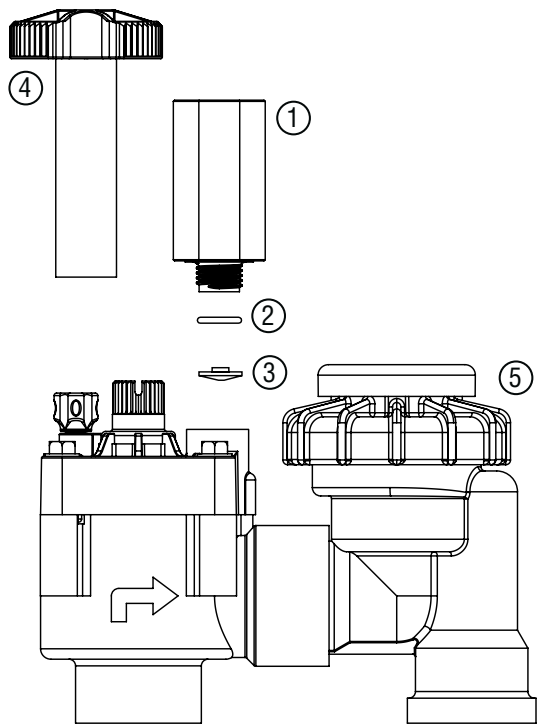

PACZ-101: Drip Control Zone Kit

Item	Description		Catalog No.
①	Solenoid Assembly (Includes Parts 2 & 3)	AC Solenoid	434100
		DC Solenoid	458200
②	O-Ring		262600
③	Solenoid Seal		364400
④	Handle Flow Control	Black	269200
		Purple	269205
⑤	ASV-075		ASV075
⑥	3/4" M x 3/4" M NPT Wye Filter Assembly		606500
⑦	Stainless Steel Screen	100 Mesh	606200
		150 Mesh	606205
⑧	Flush Cap with O-Ring		651900
⑨	3/4" F x 3/4" F NPT Pressure Regulator	25 PSI	605900
		40 PSI	652000