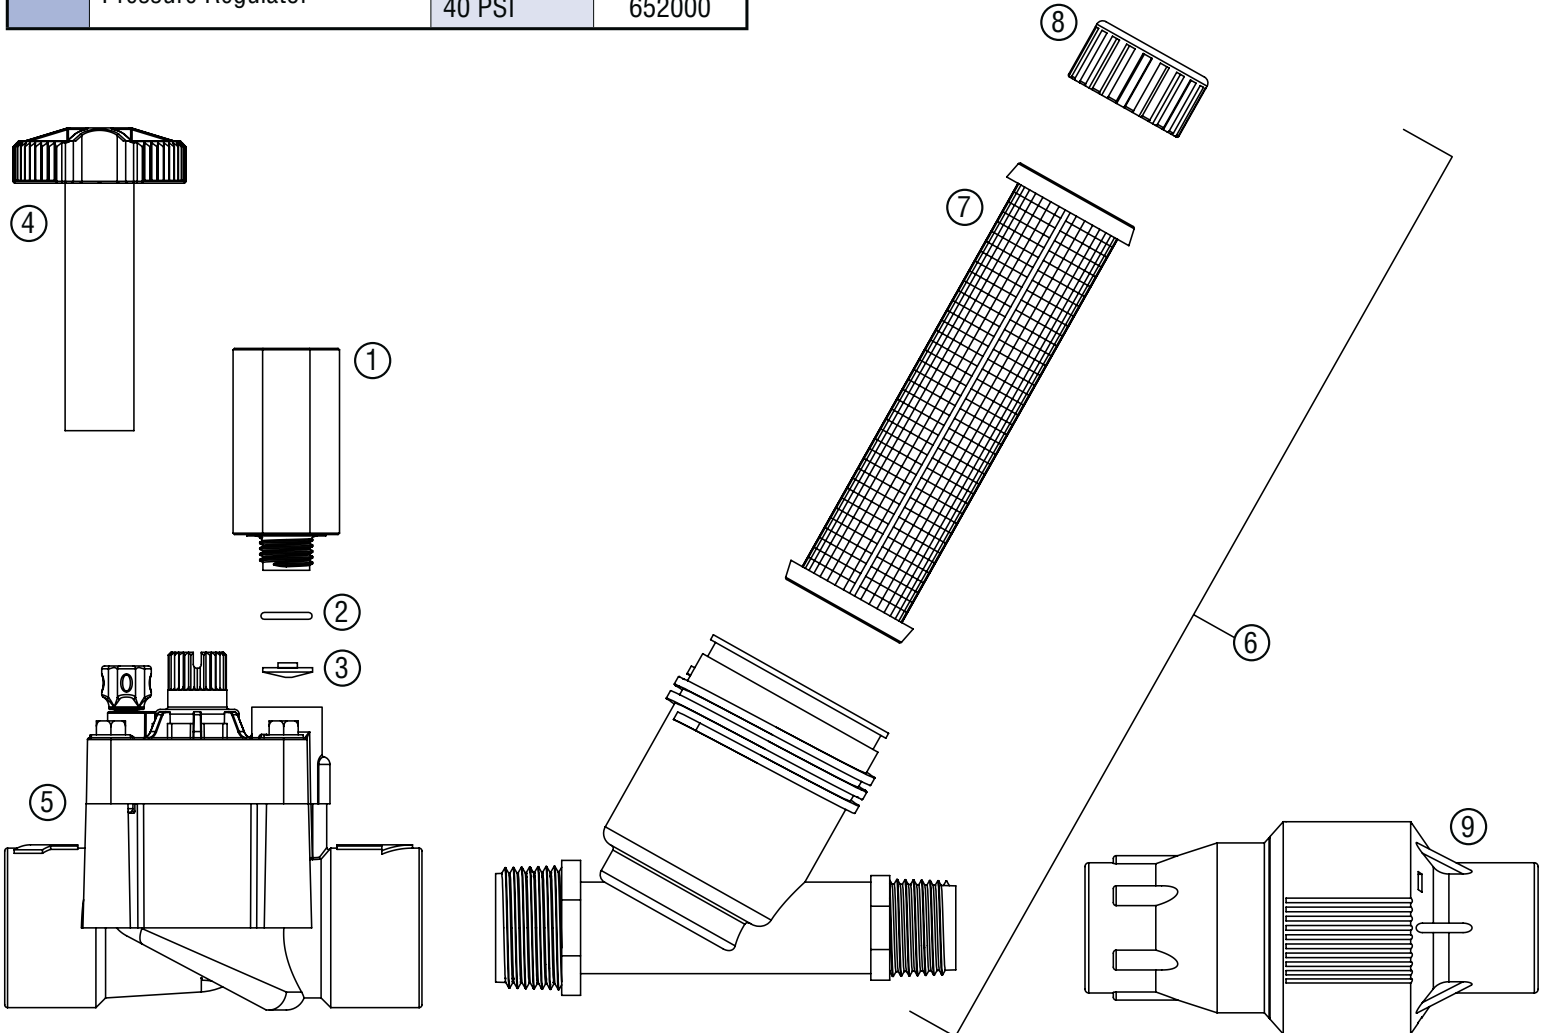

PCZ-101: Drip Control Zone Kit

Item	Description		Catalog No.
①	Solenoid Assembly <i>(Includes Parts 2 & 3)</i>	AC Solenoid	434100
		DC Solenoid	458200
②	O-Ring		262600
③	Solenoid Seal		364400
④	Handle Flow Control	Black	269200
		Purple	269205
⑤	PGV101G Valve		PGV101
⑥	¾" M x 1" M NPT Wye Filter Assembly		606100
⑦	Stainless Steel Screen	100 Mesh	606200
		150 Mesh	606205
⑧	Flush Cap with O-Ring		651900
⑨	¾" F x ¾" F NPT Pressure Regulator	25 PSI	605900
		40 PSI	652000