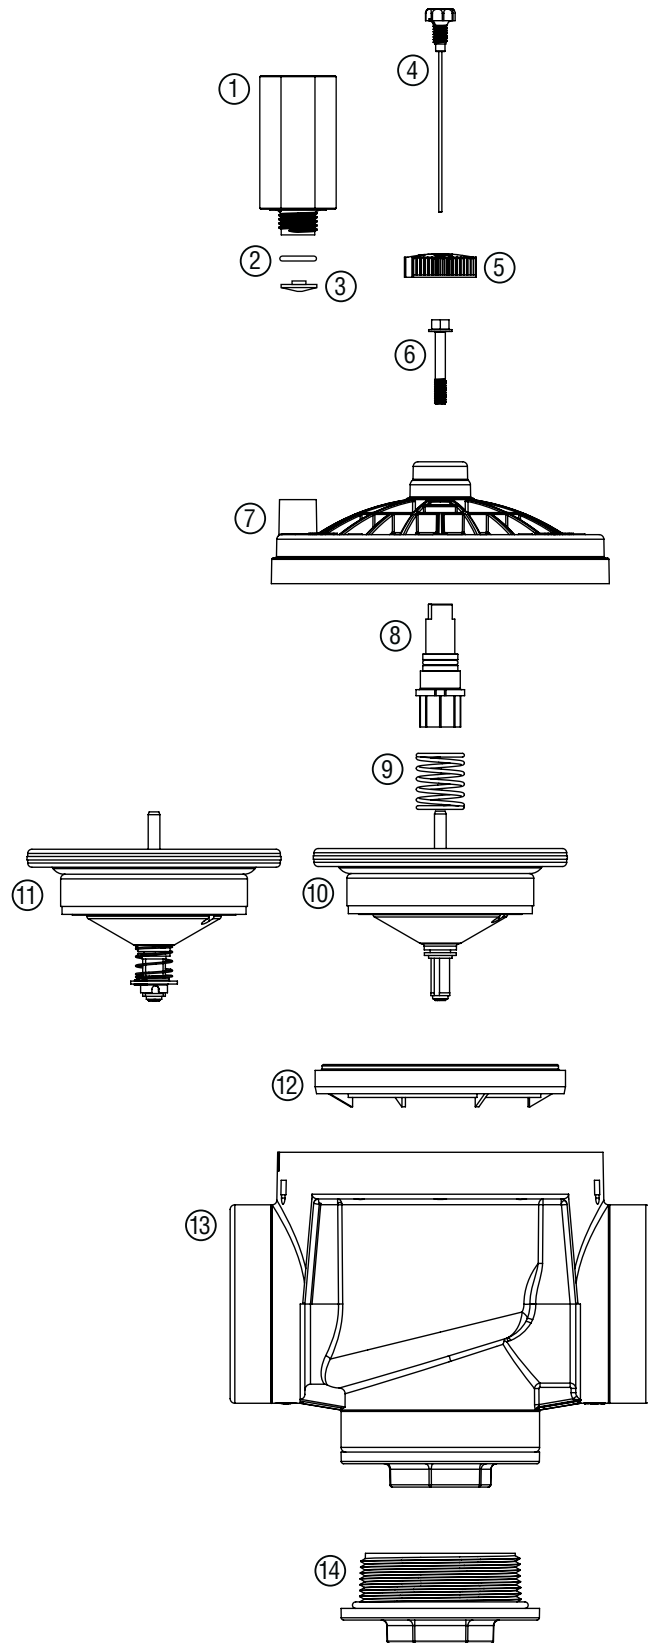

ICV-30I: Plastic Valve

Item	Description		Catalog No.
①	Solenoid Assembly <i>(Includes Parts 2 & 3)</i>	AC Solenoid	434100
		DC Solenoid	458200
②	O-Ring		262600
③	Solenoid Seal		364400
④	Bleed Assembly		518800
⑤	Flow Control Knob	Black	515000
		Purple	515005
⑥	Bonnet Bolt		386900
⑦	Bonnet Assembly		519100
⑧	Stem Assembly		516100
⑨	Diaphragm Spring		518000
⑩	Diaphragm Assembly		518900
⑪	Filter Sentry Diaphragm Assembly		518905
⑫	Diaphragm Support		514600
⑬	Body Assembly	NPT	514400
		BSP	514405
⑭	Port Plug Assembly w/o Ring	NPT	514900
		BSP	514905