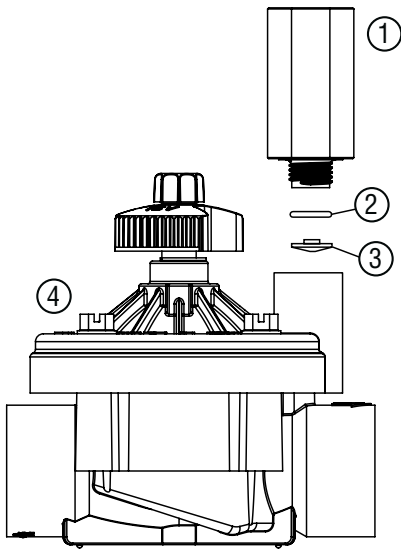

ICZ-101: Drip Control Zone Kit

Item	Description		Catalog No.
①	Solenoid Assembly <i>(Includes Parts 2 & 3)</i>	AC Solenoid	434100
		DC Solenoid	458200
②	O-Ring		262600
③	Solenoid Seal		364400
④	ICV-101FS Valve		ICV101GFS
⑤	1" M x 1" M NPT Wye Filter Assembly		606400
⑥	Stainless Steel Screen	100 Mesh	606200
		150 Mesh	606205
⑦	Flush Cap with O-Ring		651900
⑧	1" F x 1" F NPT Pressure Regulator	25 PSI	606000
		40 PSI	652100